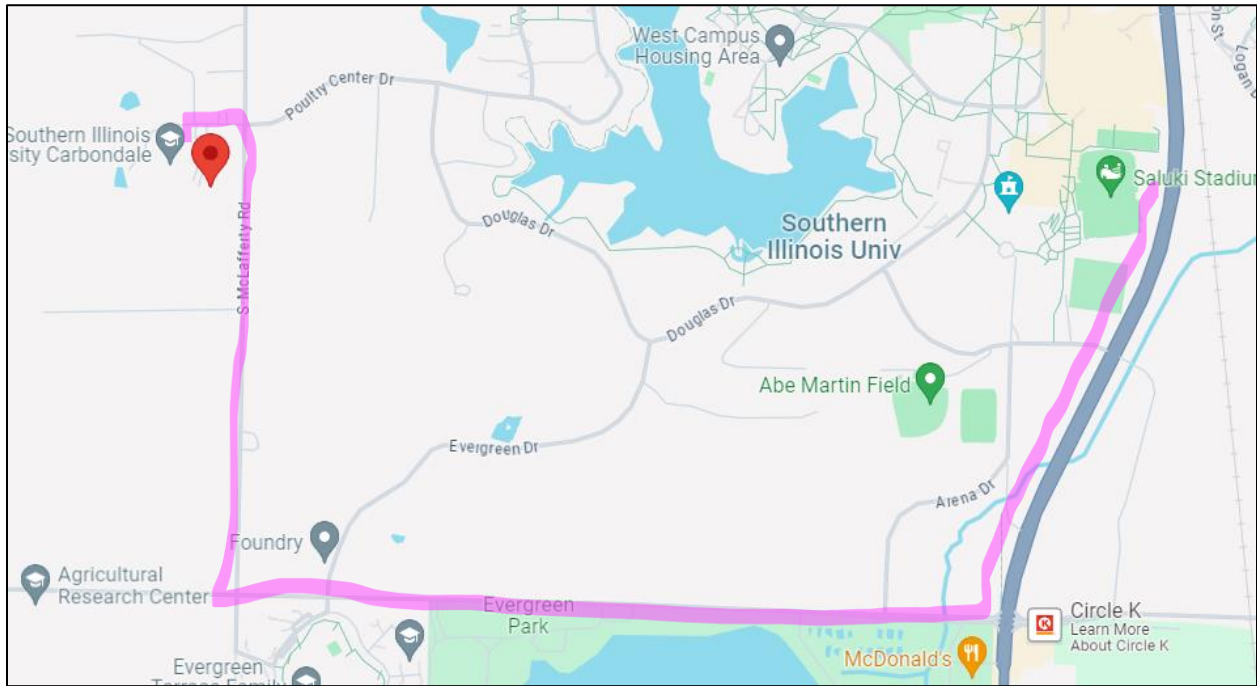

McLafferty Annex, 1785 University Place Drive, Carbondale, IL 62901

From Saluki Stadium, go south ½ mile to the intersection of Pleasant Hill Road and Hwy 51. Turn onto Pleasant Hill Road going west for 1 mile, then turn north onto McLafferty Road for ¾ of a mile. McLafferty Annex is on the west side of the road.

McLafferty Annex, view from the north looking south:

Overhead view

Exhibitor Entry 

Main Entry 