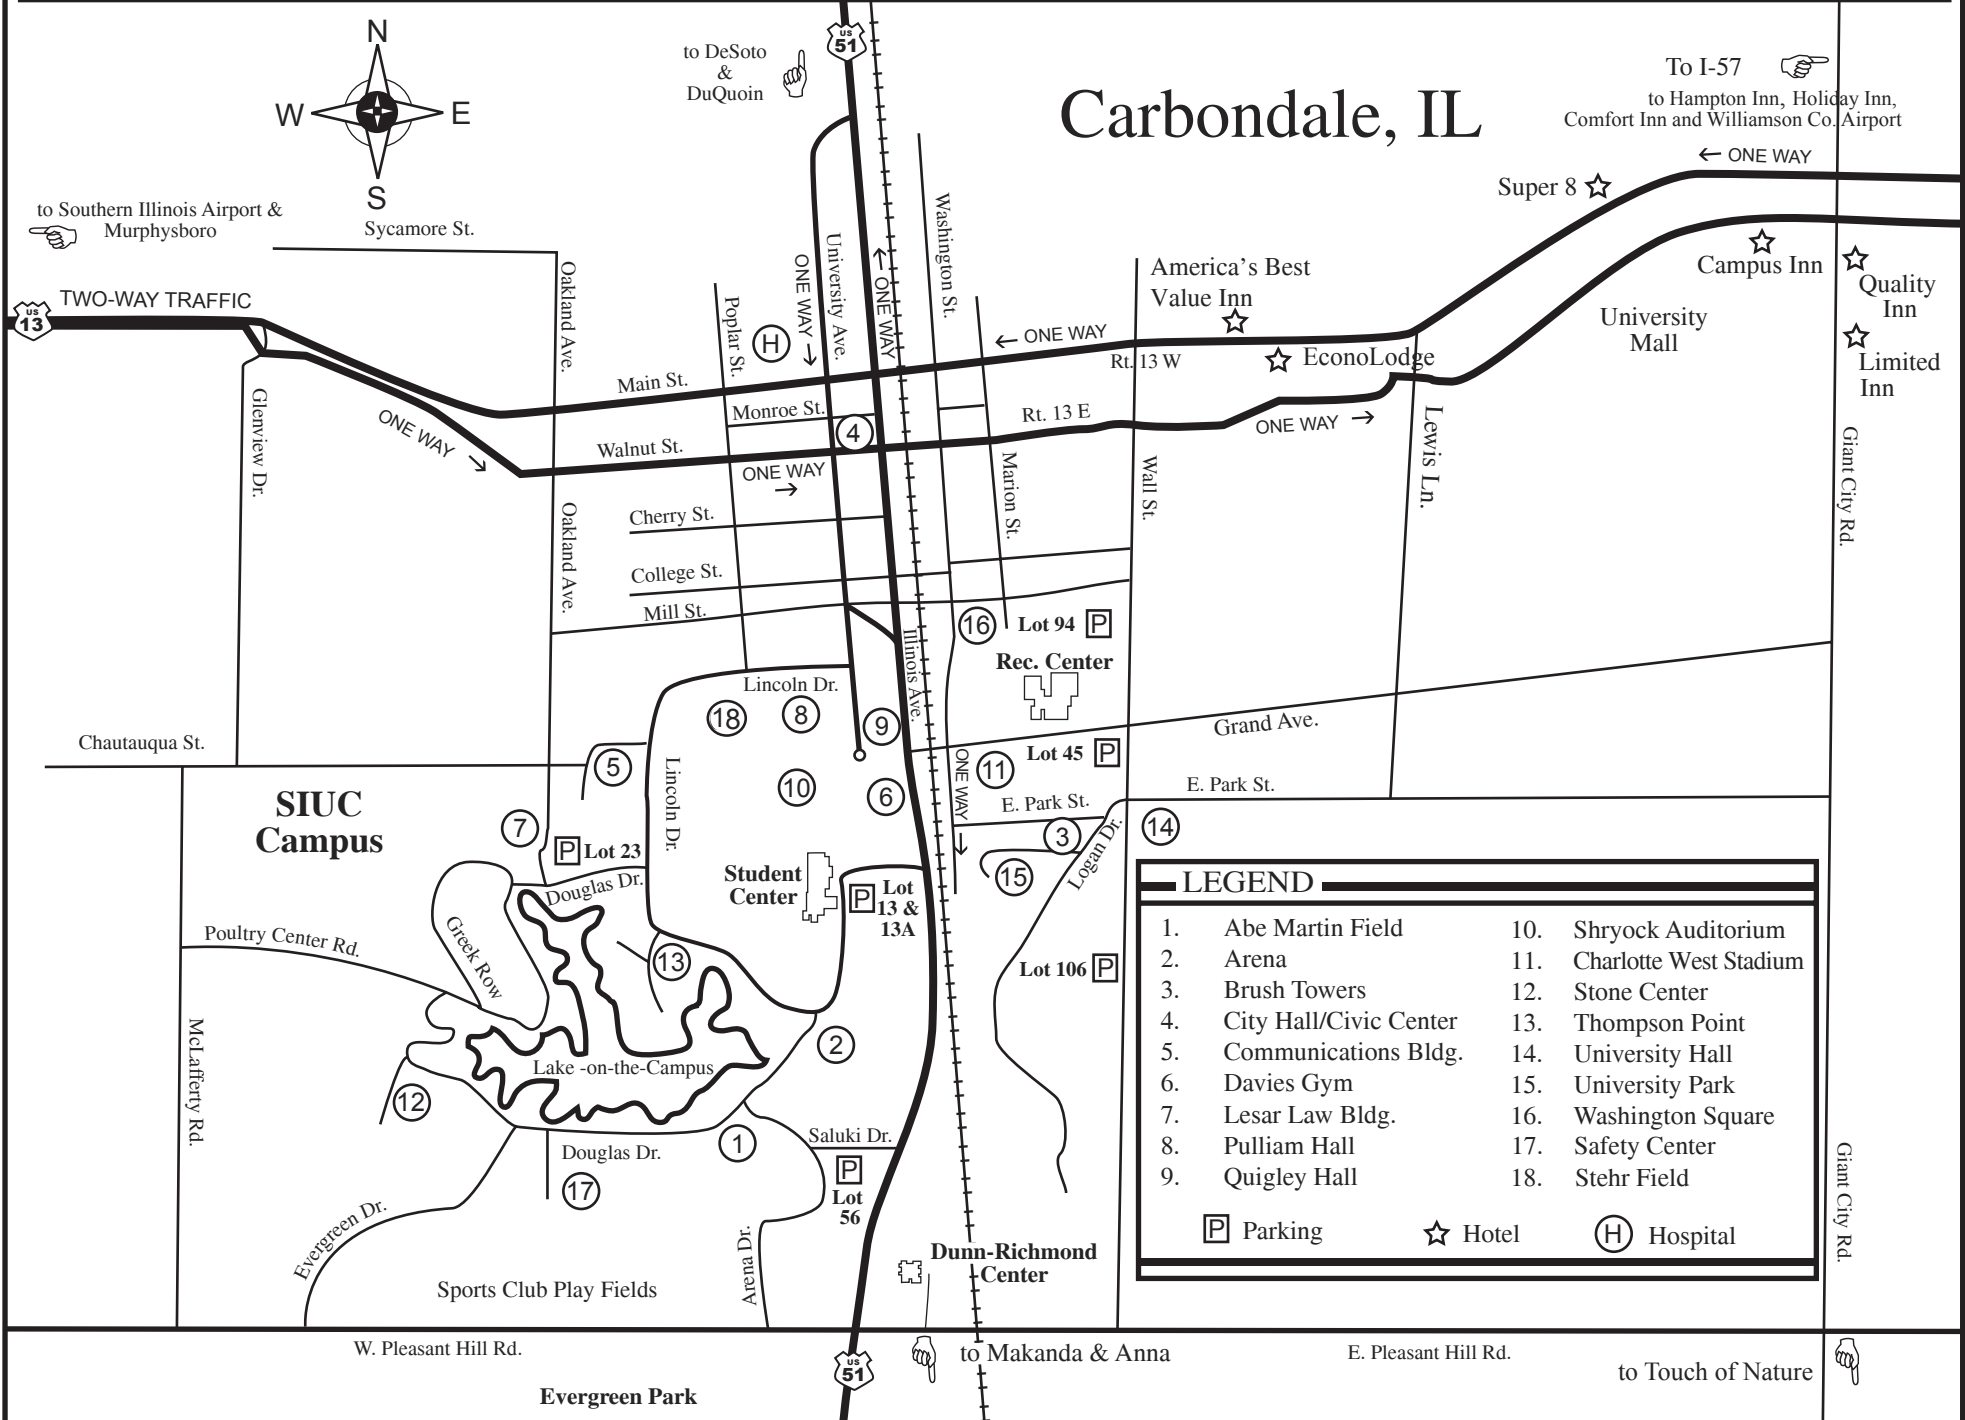

MAP OF CARBONDALE ILLINOIS AND THE SIUC CAMPUS

Carbondale, IL

| LEGEND | | | |
|--------|------------------------|-----|------------------------|
| 1. | Abe Martin Field | 10. | Shryock Auditorium |
| 2. | Arena | 11. | Charlotte West Stadium |
| 3. | Brush Towers | 12. | Stone Center |
| 4. | City Hall/Civic Center | 13. | Thompson Point |
| 5. | Communications Bldg. | 14. | University Hall |
| 6. | Davies Gym | 15. | University Park |
| 7. | Lesar Law Bldg. | 16. | Washington Square |
| 8. | Pulliam Hall | 17. | Safety Center |
| 9. | Quigley Hall | 18. | Stehr Field |
| | Parking | | Hotel |
| | Hospital | | |

to Southern Illinois Airport & Murphysboro

to DeSoto & DuQuoin

To I-57
to Hampton Inn, Holiday Inn, Comfort Inn and Williamson Co. Airport

W. Pleasant Hill Rd.

Evergreen Park

to Makanda & Anna

E. Pleasant Hill Rd.